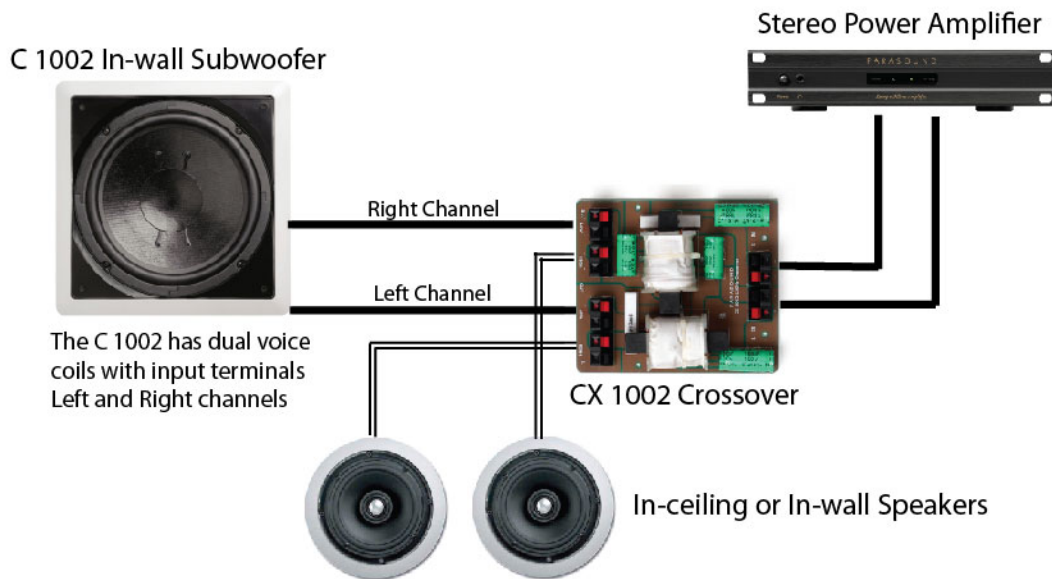

C 85 v2 8" Premium In-Ceiling Speaker

- Woofer: 8" with mica-filled polypropylene cone
- Tweeter: 1" pivoting aluminum dome with ferrofluid
- Power range 10-120 watts RMS
- Frequency response: 40 Hz – 22 kHz
- Impedance: 8 ohms nominal, 6 ohms minimum
- Sensitivity 89 dB, 1 watt / 1 meter
- Cutout hole diameter: 9-1/3" (238mm)
- Mounting depth: 3-1/4" (83mm); fits in 2x4 stud wall
- New construction bracket: NCB-8C

New Construction Brackets

- NCB-6C fits the C 65 v2
- NCB-8C fits the C85 v2

In-Wall Subwoofer:

Makes rooms with ceiling speakers sound rich and full at any listening level.
Installation tip: mount it in the wall behind furniture where it can't be seen.

C 1002 10" Stereo In-Wall Speaker

- Woofer: 10" with coated non-press pulp paper cone
- Dual 2" voice coils for single channel or stereo
- Power range 10-120 watts RMS, each channel
- Frequency response: 25 Hz – 120 Hz
- Impedance: 8 ohms nominal, 6 ohms minimum
- Sensitivity 89 dB, 1 watt / 1 meter
- Cutout hole dimensions: 10-5/8"x10-5/8" (270x270mm)
- Outer frame dimensions: 12" x 12" (305mm x 305mm)
- Mounting depth: 3-1/2" (89mm); fits in 2x4 stud wall
- Rigid steel in-wall mounting bracket

CX 1002 Stereo Passive Crossover for C 1002

- Subwoofer low-pass frequency: 120 Hz, 12 dB/octave
- Speakers high-pass frequency: 120 Hz, 12 dB/octave

HOOK-UP IS SIMPLE: Locate the CX 1002 near the power amplifier or inside the wall near the C 1002.